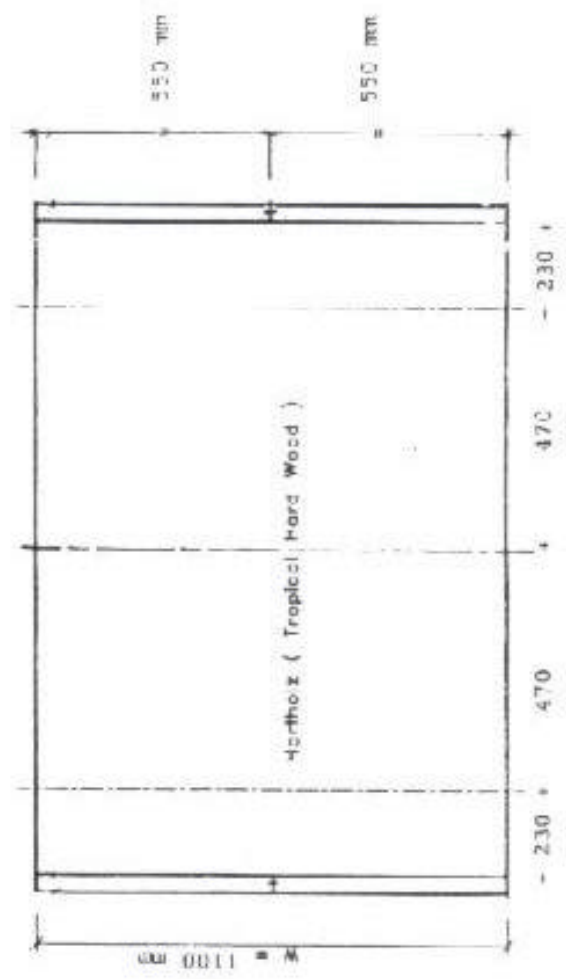

C-Profile: 5.5 x 23 x 15 x 23 x 5.5 x 2.0 mm thick.

MADE OF TROPICAL HARDWOOD "YELLOW BALAU"